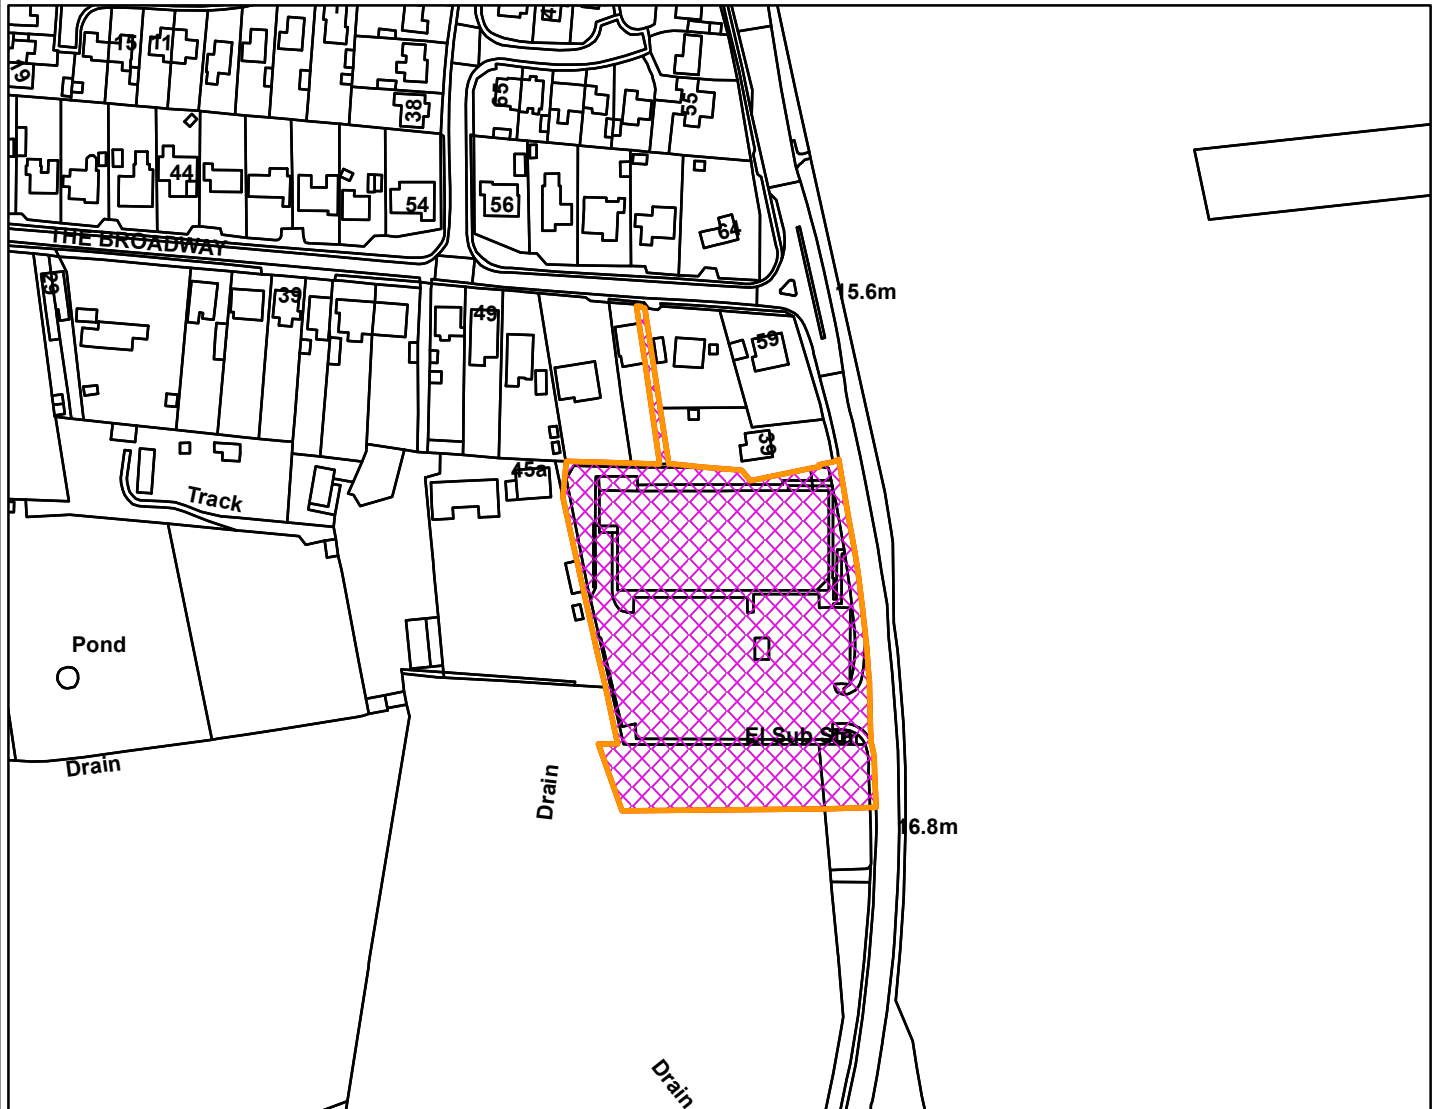

# 23/00760/F

Borough Council of  
**King's Lynn &  
West Norfolk**

Lidl 43 Lynn Road Heacham PE31 7JF

**Legend**

[Empty legend box]

**Scale:** 1:2,500

Reproduced from the Ordnance Survey map with permission of the Controller of His Majesty's Stationery Office © Crown Copyright 2023.

Unauthorised reproduction infringes Crown Copyright and may lead to prosecution or civil proceedings.

|              |            |
|--------------|------------|
| Organisation | BCKLWN     |
| Department   | Planning   |
| Comments     |            |
| Date         | 20/11/2023 |
| MSA Number   | 0100024314 |